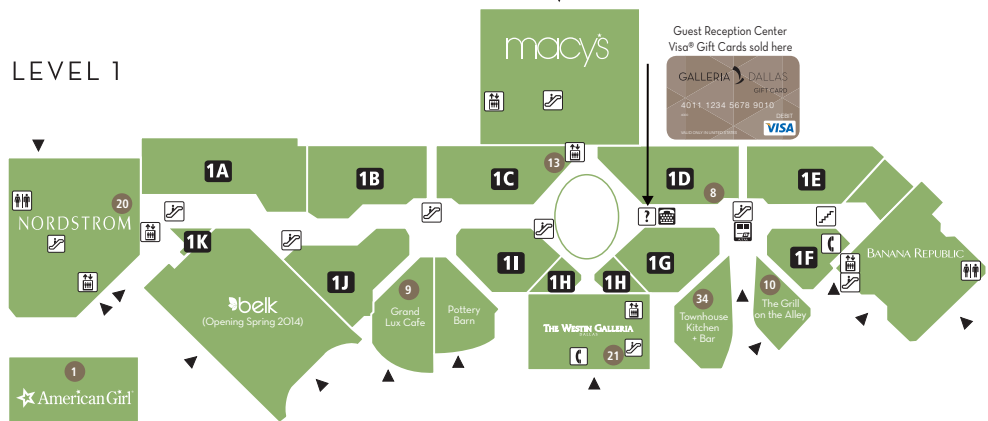

GALLERIA DALLAS STORE & DINING MAP

MAP LEGEND

- ATM
- Currency Exchange
- Children's Play Place
- Elevators
- Escalators
- Food Place
- Galleria Management Office
- Guest Reception Center
- Restrooms
- Restrooms, Family
- Stairs
- Street Level Entrance
- Strollers
- Telephone
- Text Telephone
- Wheelchairs

RESTAURANT & SPECIALTY FOODS

- 1 American Girl Bistro
- 2 Auntie Anne's Pretzels
- 3 Candy Land
- 4 Charley's Grilled Subs
- 5 Corner Bakery
- 6 Five Guys Famous Burgers and Fries
- 7 Genghis Grill
- 8 Godiva Chocolatier
- 9 Grand Lux Cafe
- 10 The Grill on the Alley
- 11 Häagen-Dazs
- 12 Jamba Juice
- 13 Little Katana Sushi Bar
- 14 Luciano
- 15 Marble Slab Creamery
- 16 Marketplace Café - Nordstrom
- 17 McDonald's
- 18 Mi Cocina
- 19 Nestlé Toll House Café
- 20 Nordstrom EBar
- 21 The Oceanaire
- 22 Panda Express
- 23 Potbelly Sandwich Works
- 24 Raising Cane's Chicken Fingers
- 25 Rocky Mountain Chocolate Factory
- 26 Sarku Eatery
- 27 Sbarro Fresh Italian
- 28 The Second Floor Bistro
- 29 Starbucks Coffee Co.
- 30 Subway
- 31 Teavana
- 32 Thirsty's
- 33 Tin Star Taco Bar
- 34 Townhouse Kitchen & Bar

RINK LEVEL

LEVEL 1

LEVEL 2

LEVEL 3

Near Nordstrom

American Girl Bistro
offers fun appetizers,
three-course dinners,
and the rich and creamy
dessert choices from
the dessert bar.

americangirl.com
214.530.2154

GRAND LUX CAFE.

**Level 1 between Center Court
and Nordstrom**

The eclectic menu offers
extraordinary variety and
selection, with flavor profiles
ranging from Thai, Malaysian
and Caribbean, to classic
American and European
specialties.