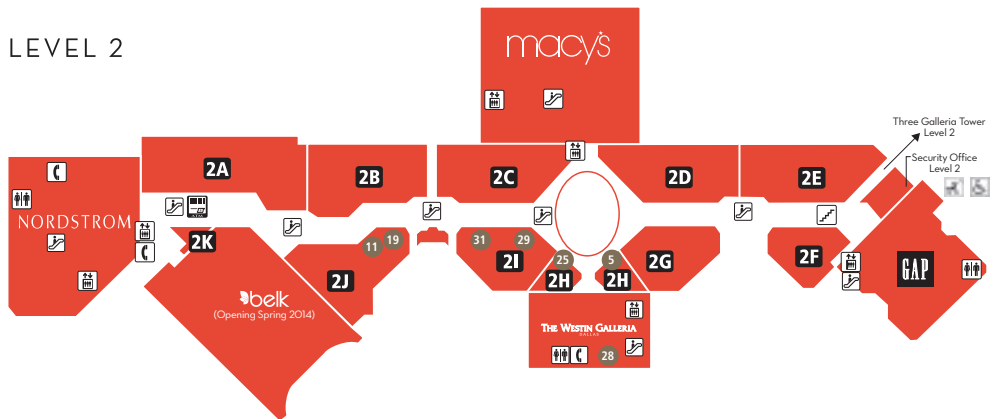

GALLERIA DALLAS STORE & DINING MAP

MAP LEGEND

- ATM
- Currency Exchange
- Children's Play Place
- Elevators
- Escalators
- Food Place
- Galleria Management Office
- Guest Reception Center
- Restrooms
- Restrooms, Family
- Stairs
- Street Level Entrance
- Strollers
- Telephone
- Text Telephone
- Wheelchairs

RESTAURANT & SPECIALTY FOODS

- 1 American Girl Bistro
- 2 Auntie Anne's Pretzels
- 3 Candy Land
- 4 Charley's Grilled Subs
- 5 Corner Bakery
- 6 Five Guys Famous Burgers and Fries
- 7 Genghis Grill
- 8 Godiva Chocolatier
- 9 Grand Lux Cafe
- 10 The Grill on the Alley
- 11 Häagen-Dazs
- 12 Jamba Juice
- 13 Little Katana Sushi Bar
- 14 Luciano
- 15 Marble Slab Creamery
- 16 Marketplace Café - Nordstrom
- 17 McDonald's
- 18 Mi Cocina
- 19 Nestlé Toll House Café
- 20 Nordstrom EBar
- 21 The Oceanaire
- 22 Panda Express
- 23 Potbelly Sandwich Works
- 24 Raising Cane's Chicken Fingers
- 25 Rocky Mountain Chocolate Factory
- 26 Sarku Eatery
- 27 Sbarro Fresh Italian
- 28 The Second Floor Bistro
- 29 Starbucks Coffee Co.
- 30 Subway
- 31 Teavana
- 32 Thirsty's
- 33 Tin Star Taco Bar
- 34 Townhouse Kitchen & Bar

RINK LEVEL

LEVEL 1

LEVEL 2

LEVEL 3

Near Nordstrom

American Girl Bistro
offers fun appetizers,
three-course dinners,
and the rich and creamy
dessert choices from
the dessert bar.

americangirl.com
214.530.2154

GRAND LUX CAFE.

**Level 1 between Center Court
and Nordstrom**

The eclectic menu offers
extraordinary variety and
selection, with flavor profiles
ranging from Thai, Malaysian
and Caribbean, to classic
American and European
specialties.