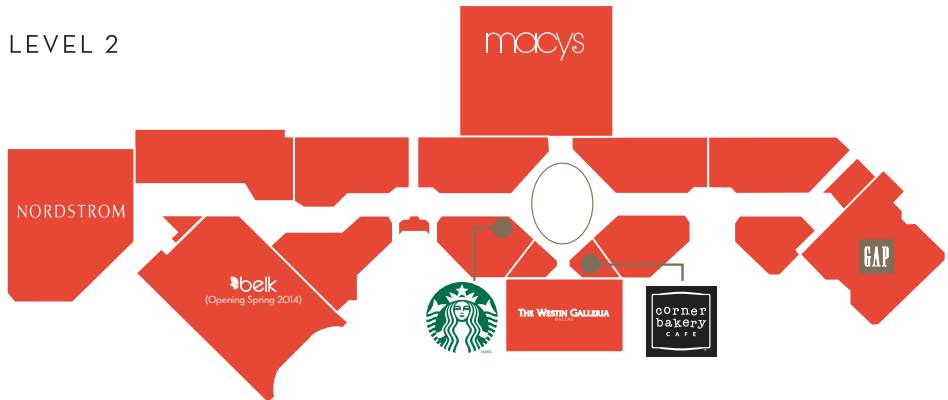

DINE GALLERIA DALLAS FOR \$10 OR LESS

- CASUAL DINING**
-  Auntie Anne's
 -  Charley's Grilled Subs
 -  Corner Bakery
 -  Five Guys Famous Burgers and Fries
 -  Genghis Grill
 -  Little Katana Sushi Bar
 -  Luciano
 -  Marketplace Café - Nordstrom
 -  McDonald's
 -  Mi Cocina
 -  Nordstrom EBar
 -  Panda Express
 -  Potbelly Sandwich Works
 -  Raising Cane's Chicken Fingers
 -  Sarku Eatery
 -  Sbarro Fresh Italian
 -  Starbucks Coffee Co.
 -  Subway
 -  Tin Star Taco Bar

RINK LEVEL

LEVEL 1

LEVEL 2

LEVEL 3

AMERICAN GIRL, MACY'S, NORDSTROM, BELK (OPENING SPRING 2014) AND WESTIN GALLERIA DALLAS
 DAILY 10-9, SUNDAY 12-6 | I-635 AT DALLAS NORTH TOLLWAY | 972.702.7100 | GALLERIADALLAS.COM