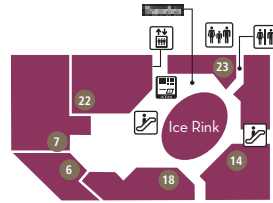

GALLERIA DALLAS STORE & DINING MAP

MAP LEGEND

- ATM
- Currency Exchange
- Children's Play Place
- Elevators
- Escalators
- Food Place
- Galleria Management Office
- Guest Reception Center
- Restrooms
- Restrooms, Family
- Stairs
- Street Level Entrance
- Strollers
- Telephone
- Text Telephone
- Wheelchairs

RESTAURANT & SPECIALTY FOODS

1. 1 American Girl Bistro
2. 2 Auntie Anne's Pretzels
3. 3 Candy Land
4. 4 Charley's Grilled Subs
5. 5 Corner Bakery
6. 6 Five Guys Famous Burgers and Fries
7. 7 Genghis Grill
8. 8 Godiva Chocolatier
9. 9 Grand Lux Cafe
10. 10 The Grill on the Alley
11. 11 Häagen-Dazs
12. 12 Jamba Juice
13. 13 Little Katana Sushi Bar
14. 14 Luciano
15. 15 Marble Slab Creamery
16. 16 Marketplace Café - Nordstrom
17. 17 McDonald's
18. 18 Mi Cocina
19. 19 Nestlé Toll House Café
20. 20 Nordstrom EBar
21. 21 The Oceanaire
22. 22 Panda Express
23. 23 Potbelly Sandwich Works
24. 24 Raising Cane's Chicken Fingers
25. 25 Rocky Mountain Chocolate Factory
26. 26 Sarku Eatery
27. 27 Sbarro Fresh Italian
28. 28 The Second Floor Bistro
29. 29 Starbucks Coffee Co.
30. 30 Subway
31. 31 Teavana
32. 32 Thirsty's
33. 33 Tin Star Taco Bar
34. 34 Townhouse Kitchen & Bar

RINK LEVEL