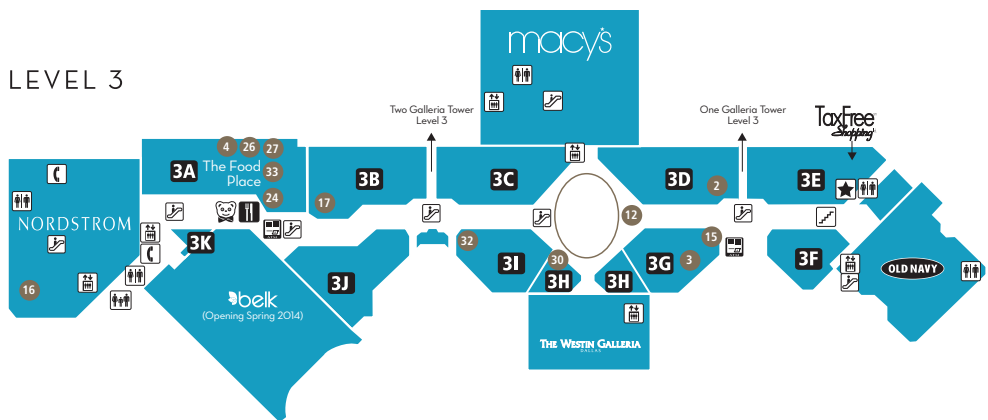

RESTAURANT & SPECIALTY FOODS

- 1 American Girl Bistro
- 2 Auntie Anne's Pretzels
- 3 Candy Land
- 4 Charley's Grilled Subs
- 5 Corner Bakery
- 6 Five Guys Famous Burgers and Fries
- 7 Genghis Grill
- 8 Godiva Chocolatier
- 9 Grand Lux Cafe
- 10 The Grill on the Alley
- 11 Häagen-Dazs
- 12 Jamba Juice
- 13 Little Katana Sushi Bar
- 14 Luciano
- 15 Marble Slab Creamery
- 16 Marketplace Café - Nordstrom
- 17 McDonald's
- 18 Mi Cocina
- 19 Nestlé Toll House Café
- 20 Nordstrom EBar
- 21 The Oceanaire
- 22 Panda Express
- 23 Potbelly Sandwich Works
- 24 Raising Cane's Chicken Fingers
- 25 Rocky Mountain Chocolate Factory
- 26 Sarku Eatery
- 27 Sbarro Fresh Italian
- 28 The Second Floor Bistro
- 29 Starbucks Coffee Co.
- 30 Subway
- 31 Teavana
- 32 Thirsty's
- 33 Tin Star Taco Bar
- 34 Townhouse Kitchen & Bar

RINK LEVEL

LEVEL 1

LEVEL 2

LEVEL 3

Near Nordstrom

American Girl Bistro
offers fun appetizers,
three-course dinners,
and the rich and creamy
dessert choices from
the dessert bar.

americangirl.com
214.530.2154

GRAND LUX CAFE.

**Level 1 between Center Court
and Nordstrom**

The eclectic menu offers
extraordinary variety and
selection, with flavor profiles
ranging from Thai, Malaysian
and Caribbean, to classic
American and European
specialties.